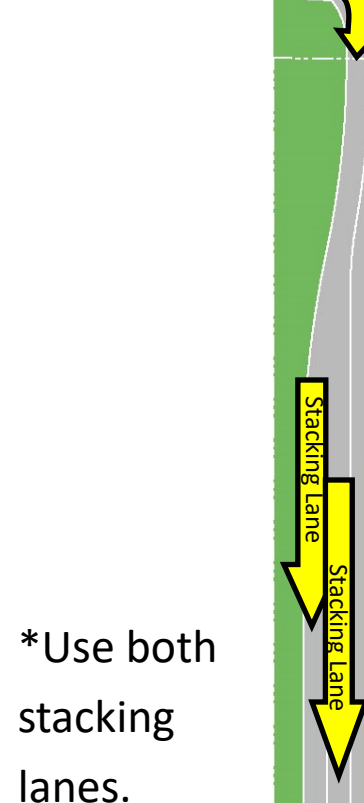

# PARRISH CHARTER ACADEMY

SOARING BEYOND EXPECTATIONS!

Erie Road

\*Use both stacking lanes.

**Dismissal Times:**  
3:15 p.m. Kindergarten students with their siblings  
3:25 p.m. Students in grades 1 and 2  
3:35 p.m. Students in grades 3 and 4